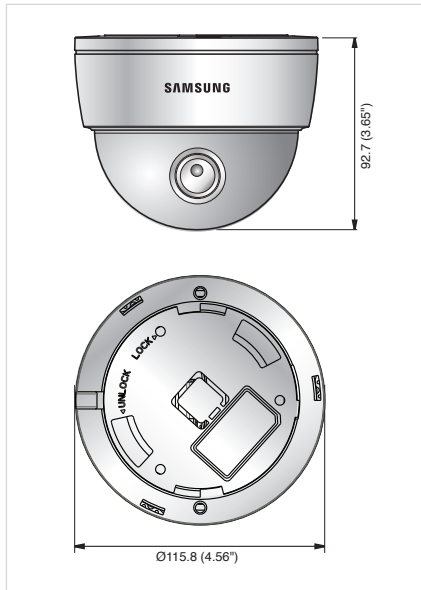

Dimensions

Unit : mm (inch)

The Eco mark represents Samsung Techwin's will to create environment-friendly products, and indicates that the product satisfies the EU RoHS Directive.

Design and specifications are subject to change without notice.

SAMSUNG TECHWIN CO., LTD.

701, Sampyeong-dong, Bundang-gu, Seongnam-si, Gyeonggi-do Korea 463-400
Tel : +82-70-7147-8741~8749, 8752~8760 Fax : +82-31-8018-3745
www.samsungsecurity.com www.samsungcctv.com

SAMSUNG TECHWIN AMERICA Inc.

SAMSUNG TECHWIN EUROPE LTD.

■ DISTRIBUTED BY